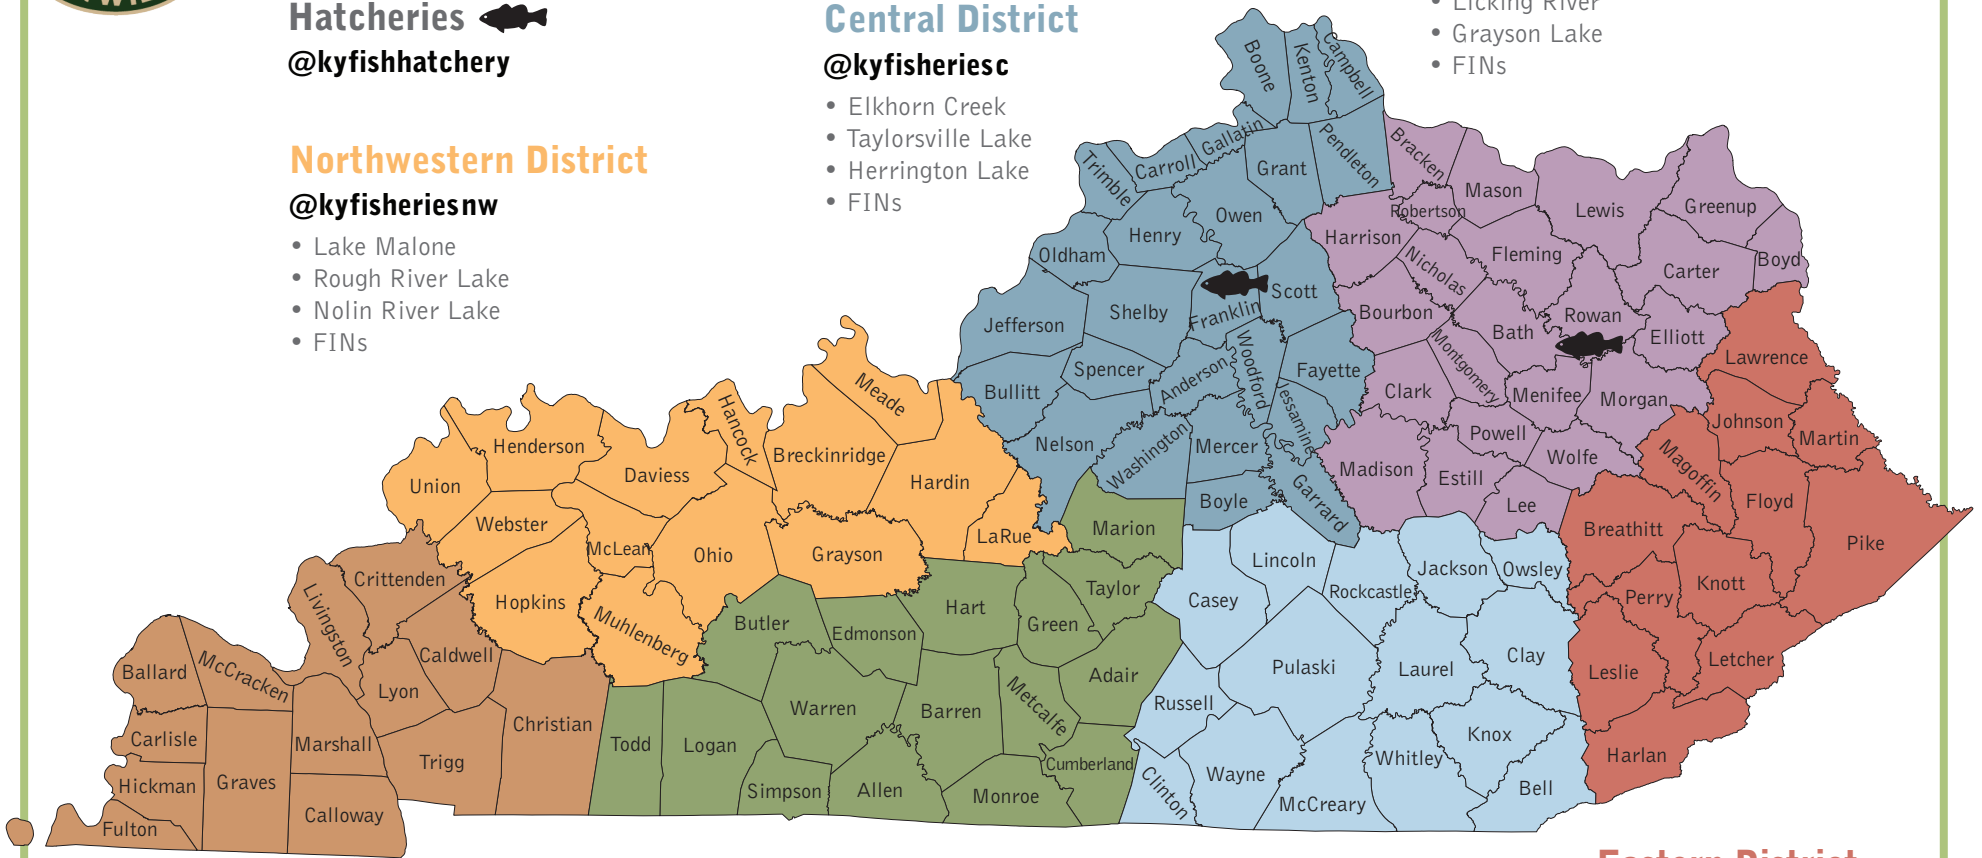

# DIVISION OF FISHERIES DISTRICT TWITTER ACCOUNTS

**Hatcheries**   
**@kyfishhatchery**

**Northwestern District**  
**@kyfisheriesnw**

- Lake Malone
- Rough River Lake
- Nolin River Lake
- FINs

**Central District**  
**@kyfisheriesc**

- Elkhorn Creek
- Taylorsville Lake
- Herrington Lake
- FINs

**Northeastern District**

**@kyfisheriesne**

- Cave Run Lake
- Licking River
- Grayson Lake
- FINs

**Western District**  
**@kyfisheriesw**

- Kentucky Lake
- Kentucky Lake Tailwaters
- Lake Barkley
- Lake Barkley Tailwaters
- Lake Beshear
- FINs

**Southwestern District**  
**@kyfisheriessw**

- Green River Lake
- Barren River Lake
- FINs

**Southeastern District**  
**@kyfisheriesse**

- Lake Cumberland
- Lake Cumberland Tailwaters
- Laurel River Lake
- Cedar Creek Lake
- FINs

**Eastern District**

**@kyfisheriese**

- Paintsville Lake
- Dewey Lake
- Yatesville Lake
- Fishtrap Lake
- Martins Fork Lake
- Carr Creek Lake
- FINs